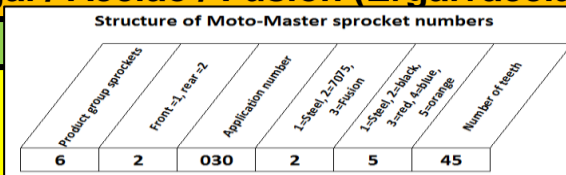

MOTO-MASTER - Listino 01-2023 (iva inclusa)
Pignoni+Corone Ergal / Acciaio / Fusion (Ergal+acciaio)

Tel. 0721/413350

Codice	Descrizione	Prezzo ivato	
620043250	Fusion Series Dual Ring sprocket (Black, 428-50T) Suzuki, Yamaha	€ 76,59	C
620043346	Fusion Series Dual Ring sprocket (Red, 428-46T) Suzuki, Yamaha	€ 76,59	C
620043347	Fusion Series Dual Ring sprocket (Red, 428-47T) Suzuki, Yamaha	€ 76,59	C
620043348	Fusion Series Dual Ring sprocket (Red, 428-48T) Suzuki, Yamaha	€ 76,59	C
620043349	Fusion Series Dual Ring sprocket (Red, 428-49T) Suzuki, Yamaha	€ 76,59	C
620043350	Fusion Series Dual Ring sprocket (Red, 428-50T) Suzuki, Yamaha	€ 76,59	C
620043446	Fusion Series Dual Ring sprocket (Blue, 428-46T) Suzuki, Yamaha	€ 76,59	C
620043447	Fusion Series Dual Ring sprocket (Blue, 428-47T) Suzuki, Yamaha	€ 76,59	C
620043448	Fusion Series Dual Ring sprocket (Blue, 428-48T) Suzuki, Yamaha	€ 76,59	C
620043449	Fusion Series Dual Ring sprocket (Blue, 428-49T) Suzuki, Yamaha	€ 76,59	C
620043450	Fusion Series Dual Ring sprocket (Blue, 428-50T) Suzuki, Yamaha	€ 76,59	C
620051140	Steel Ultralight sprocket (520-40T) Kawasaki, Suzuki	€ 51,42	E
620051141	Steel Ultralight sprocket (520-41T) Kawasaki, Suzuki	€ 51,42	E
620051142	Steel Ultralight sprocket (520-42T) Kawasaki, Suzuki	€ 51,42	E
620051143	Steel Ultralight sprocket (520-43T) Kawasaki, Suzuki	€ 51,42	E
620051144	Steel Ultralight sprocket (520-44T) Kawasaki, Suzuki	€ 51,42	E
620051145	Steel Ultralight sprocket (520-45T) Kawasaki, Suzuki	€ 51,42	E
620051146	Steel Ultralight sprocket (520-46T) Kawasaki, Suzuki	€ 51,42	E
620051147	Steel Ultralight sprocket (520-47T) Kawasaki, Suzuki	€ 51,42	E
620051148	Steel Ultralight sprocket (520-48T) Kawasaki, Suzuki	€ 51,42	E
620051149	Steel Ultralight sprocket (520-49T) Kawasaki, Suzuki	€ 51,42	E
620051150	Steel Ultralight sprocket (520-50T) Kawasaki, Suzuki	€ 51,42	E
620051151	Steel Ultralight sprocket (520-51T) Kawasaki, Suzuki	€ 51,42	E
620051152	Steel Ultralight sprocket (520-52T) Kawasaki, Suzuki	€ 51,42	E
620052242	7075 Series Alu sprocket (Black, 520-42T) Kawasaki, Suzuki	€ 57,73	E
620052243	7075 Series Alu sprocket (Black, 520-43T) Kawasaki, Suzuki	€ 57,73	E
620052244	7075 Series Alu sprocket (Black, 520-44T) Kawasaki, Suzuki	€ 57,73	E
620052245	7075 Series Alu sprocket (Black, 520-45T) Kawasaki, Suzuki	€ 57,73	E
620052246	7075 Series Alu sprocket (Black, 520-46T) Kawasaki, Suzuki	€ 57,73	E
620052247	7075 Series Alu sprocket (Black, 520-47T) Kawasaki, Suzuki	€ 57,73	E
620052248	7075 Series Alu sprocket (Black, 520-48T) Kawasaki, Suzuki	€ 57,73	E
620052249	7075 Series Alu sprocket (Black, 520-49T) Kawasaki, Suzuki	€ 57,73	E
620052250	7075 Series Alu sprocket (Black, 520-50T) Kawasaki, Suzuki	€ 57,73	E
620052251	7075 Series Alu sprocket (Black, 520-51T) Kawasaki, Suzuki	€ 57,73	E
620052252	7075 Series Alu sprocket (Black, 520-52T) Kawasaki, Suzuki	€ 57,73	E
620052253	7075 Series Alu sprocket (Black, 520-53T) Kawasaki, Suzuki	€ 64,73	E
620053248	Fusion Series Dual Ring sprocket (Black, 520-48T) Kawasaki, Suzuki	€ 88,08	C
620053249	Fusion Series Dual Ring sprocket (Black, 520-49T) Kawasaki, Suzuki	€ 88,08	C
620053250	Fusion Series Dual Ring sprocket (Black, 520-50T) Kawasaki, Suzuki	€ 88,08	C
620053251	Fusion Series Dual Ring sprocket (Black, 520-51T) Kawasaki, Suzuki	€ 88,08	C
620053252	Fusion Series Dual Ring sprocket (Black, 520-52T) Kawasaki, Suzuki	€ 88,08	C
620062244	7075 Series Alu sprocket (Black, 420-44T) Kawasaki, Suzuki	€ 57,73	E
620062245	7075 Series Alu sprocket (Black, 420-45T) Kawasaki, Suzuki	€ 57,73	E
620062246	7075 Series Alu sprocket (Black, 420-46T) Kawasaki, Suzuki	€ 57,73	E
620062247	7075 Series Alu sprocket (Black, 420-47T) Kawasaki, Suzuki	€ 57,73	E
620062248	7075 Series Alu sprocket (Black, 420-48T) Kawasaki, Suzuki	€ 57,73	E
620062249	7075 Series Alu sprocket (Black, 420-49T) Kawasaki, Suzuki	€ 57,73	E
620062250	7075 Series Alu sprocket (Black, 420-50T) Kawasaki, Suzuki	€ 57,73	E
620062251	7075 Series Alu sprocket (Black, 420-51T) Kawasaki, Suzuki	€ 57,73	E
620062252	7075 Series Alu sprocket (Black, 420-52T) Kawasaki, Suzuki	€ 57,73	E
620063246	Fusion Series Dual Ring sprocket (Black, 420-46T) Kawasaki, Suzuki	€ 76,59	C
620063247	Fusion Series Dual Ring sprocket (Black, 420-47T) Kawasaki, Suzuki	€ 76,59	C
620063248	Fusion Series Dual Ring sprocket (Black, 420-48T) Kawasaki, Suzuki	€ 76,59	C
620063249	Fusion Series Dual Ring sprocket (Black, 420-49T) Kawasaki, Suzuki	€ 76,59	C
620063250	Fusion Series Dual Ring sprocket (Black, 420-50T) Kawasaki, Suzuki	€ 76,59	C
620071140	Steel Ultralight sprocket (520-40T) Husaberg, Husqvarna, KTM	€ 51,42	E
620071141	Steel Ultralight sprocket (520-41T) Husaberg, Husqvarna, KTM	€ 51,42	E
620071142	Steel Ultralight sprocket (520-42T) Husaberg, Husqvarna, KTM	€ 51,42	E
620071143	Steel Ultralight sprocket (520-43T) Husaberg, Husqvarna, KTM	€ 51,42	E
620071144	Steel Ultralight sprocket (520-44T) Husaberg, Husqvarna, KTM	€ 51,42	E
620071145	Steel Ultralight sprocket (520-45T) Husaberg, Husqvarna, KTM	€ 51,42	E
620071146	Steel Ultralight sprocket (520-46T) Husaberg, Husqvarna, KTM	€ 51,42	E
620071147	Steel Ultralight sprocket (520-47T) Husaberg, Husqvarna, KTM	€ 51,42	E
620071148	Steel Ultralight sprocket (520-48T) Husaberg, Husqvarna, KTM	€ 51,42	E
620071149	Steel Ultralight sprocket (520-49T) Husaberg, Husqvarna, KTM	€ 51,42	E