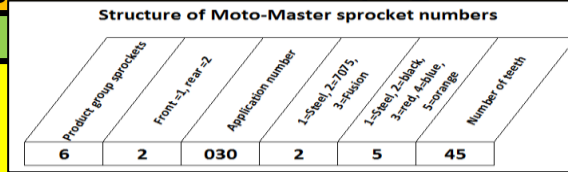

MOTO-MASTER - Listino 01-2023 (iva inclusa)
Pignoni+Corone Ergal / Acciaio / Fusion (Ergal+acciaio)

Tel. 0721/413350

Codice	Descrizione	Prezzo ivato	
620032348	7075 Series Alu sprocket (Red, 420-48T) Honda	€ 57,73	E
620032349	7075 Series Alu sprocket (Red, 420-49T) Honda	€ 57,73	E
620032350	7075 Series Alu sprocket (Red, 420-50T) Honda	€ 57,73	E
620032351	7075 Series Alu sprocket (Red, 420-51T) Honda	€ 57,73	E
620032352	7075 Series Alu sprocket (Red, 420-52T) Honda	€ 57,73	E
620032353	7075 Series Alu sprocket (Red, 420-53T) Honda	€ 57,73	E
620032354	7075 Series Alu sprocket (Red, 420-54T) Honda	€ 57,73	E
620032355	7075 Series Alu sprocket (Red, 420-55T) Honda	€ 57,73	E
620032356	7075 Series Alu sprocket (Red, 420-56T) Honda	€ 57,73	E
620033246	Fusion Series Dual Ring sprocket (Black, 420-46T) Honda	€ 76,59	C
620033247	Fusion Series Dual Ring sprocket (Black, 420-47T) Honda	€ 76,59	C
620033248	Fusion Series Dual Ring sprocket (Black, 420-48T) Honda	€ 76,59	C
620033249	Fusion Series Dual Ring sprocket (Black, 420-49T) Honda	€ 76,59	C
620033250	Fusion Series Dual Ring sprocket (Black, 420-50T) Honda	€ 76,59	C
620033346	Fusion Series Dual Ring sprocket (Red, 420-46T) Honda	€ 76,59	C
620033347	Fusion Series Dual Ring sprocket (Red, 420-47T) Honda	€ 76,59	C
620033348	Fusion Series Dual Ring sprocket (Red, 420-48T) Honda	€ 76,59	C
620033349	Fusion Series Dual Ring sprocket (Red, 420-49T) Honda	€ 76,59	C
620033350	Fusion Series Dual Ring sprocket (Red, 420-50T) Honda	€ 76,59	C
620041146	Steel Ultralight sprocket (428-46T) Suzuki, Yamaha	€ 51,42	E
620041147	Steel Ultralight sprocket (428-47T) Suzuki, Yamaha	€ 51,42	E
620041148	Steel Ultralight sprocket (428-48T) Suzuki, Yamaha	€ 51,42	E
620041149	Steel Ultralight sprocket (428-49T) Suzuki, Yamaha	€ 51,42	E
620041150	Steel Ultralight sprocket (428-50T) Suzuki, Yamaha	€ 51,42	E
620041151	Steel Ultralight sprocket (428-51T) Suzuki, Yamaha	€ 51,42	E
620041152	Steel Ultralight sprocket (428-52T) Suzuki, Yamaha	€ 51,42	E
620041153	Steel Ultralight sprocket (428-53T) Suzuki, Yamaha	€ 51,42	E
620042244	7075 Series Alu sprocket (Black, 428-44T) Suzuki, Yamaha	€ 57,73	E
620042245	7075 Series Alu sprocket (Black, 428-45T) Suzuki, Yamaha	€ 57,73	E
620042246	7075 Series Alu sprocket (Black, 428-46T) Suzuki, Yamaha	€ 57,73	E
620042247	7075 Series Alu sprocket (Black, 428-47T) Suzuki, Yamaha	€ 57,73	E
620042248	7075 Series Alu sprocket (Black, 428-48T) Suzuki, Yamaha	€ 57,73	E
620042249	7075 Series Alu sprocket (Black, 428-49T) Suzuki, Yamaha	€ 57,73	E
620042250	7075 Series Alu sprocket (Black, 428-50T) Suzuki, Yamaha	€ 57,73	E
620042251	7075 Series Alu sprocket (Black, 428-51T) Suzuki, Yamaha	€ 57,73	E
620042252	7075 Series Alu sprocket (Black, 428-52T) Suzuki, Yamaha	€ 57,73	E
620042253	7075 Series Alu sprocket (Black, 428-53T) Suzuki, Yamaha	€ 57,73	E
620042254	7075 Series Alu sprocket (Black, 428-54T) Suzuki, Yamaha	€ 57,73	E
620042255	7075 Series Alu sprocket (Black, 428-55T) Suzuki, Yamaha	€ 57,73	E
620042344	7075 Series Alu sprocket (Red, 428-44T) Suzuki, Yamaha	€ 57,73	E
620042345	7075 Series Alu sprocket (Red, 428-45T) Suzuki, Yamaha	€ 57,73	E
620042346	7075 Series Alu sprocket (Red, 428-46T) Suzuki, Yamaha	€ 57,73	E
620042347	7075 Series Alu sprocket (Red, 428-47T) Suzuki, Yamaha	€ 57,73	E
620042348	7075 Series Alu sprocket (Red, 428-48T) Suzuki, Yamaha	€ 57,73	E
620042349	7075 Series Alu sprocket (Red, 428-49T) Suzuki, Yamaha	€ 57,73	E
620042350	7075 Series Alu sprocket (Red, 428-50T) Suzuki, Yamaha	€ 57,73	E
620042351	7075 Series Alu sprocket (Red, 428-51T) Suzuki, Yamaha	€ 57,73	E
620042352	7075 Series Alu sprocket (Red, 428-52T) Suzuki, Yamaha	€ 57,73	E
620042353	7075 Series Alu sprocket (Red, 428-53T) Suzuki, Yamaha	€ 57,73	E
620042354	7075 Series Alu sprocket (Red, 428-54T) Suzuki, Yamaha	€ 57,73	E
620042355	7075 Series Alu sprocket (Red, 428-55T) Suzuki, Yamaha	€ 57,73	E
620042444	7075 Series Alu sprocket (Blue, 428-44T) Suzuki, Yamaha	€ 57,73	E
620042445	7075 Series Alu sprocket (Blue, 428-45T) Suzuki, Yamaha	€ 57,73	E
620042446	7075 Series Alu sprocket (Blue, 428-46T) Suzuki, Yamaha	€ 57,73	E
620042447	7075 Series Alu sprocket (Blue, 428-47T) Suzuki, Yamaha	€ 57,73	E
620042448	7075 Series Alu sprocket (Blue, 428-48T) Suzuki, Yamaha	€ 57,73	E
620042449	7075 Series Alu sprocket (Blue, 428-49T) Suzuki, Yamaha	€ 57,73	E
620042450	7075 Series Alu sprocket (Blue, 428-50T) Suzuki, Yamaha	€ 57,73	E
620042451	7075 Series Alu sprocket (Blue, 428-51T) Suzuki, Yamaha	€ 57,73	E
620042452	7075 Series Alu sprocket (Blue, 428-52T) Suzuki, Yamaha	€ 57,73	E
620042453	7075 Series Alu sprocket (Blue, 428-53T) Suzuki, Yamaha	€ 57,73	E
620042454	7075 Series Alu sprocket (Blue, 428-54T) Suzuki, Yamaha	€ 57,73	E
620042455	7075 Series Alu sprocket (Blue, 428-55T) Suzuki, Yamaha	€ 57,73	E
620043246	Fusion Series Dual Ring sprocket (Black, 428-46T) Suzuki, Yamaha	€ 76,59	C
620043247	Fusion Series Dual Ring sprocket (Black, 428-47T) Suzuki, Yamaha	€ 76,59	C
620043248	Fusion Series Dual Ring sprocket (Black, 428-48T) Suzuki, Yamaha	€ 76,59	C
620043249	Fusion Series Dual Ring sprocket (Black, 428-49T) Suzuki, Yamaha	€ 76,59	C