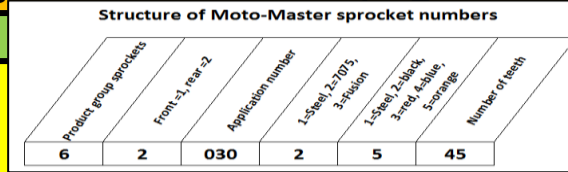

MOTO-MASTER - Listino 01-2023 (iva inclusa)
Pignoni+Corone Ergal / Acciaio / Fusion (Ergal+acciaio)

Tel. 0721/413350

Codice	Descrizione	Prezzo ivato	
620212347	7075 Series Alu sprocket (Red, 520-47T) Beta Trial, Sherco Trial	€ 57,73	E
620212348	7075 Series Alu sprocket (Red, 520-48T) Beta Trial, Sherco Trial	€ 57,73	E
620212349	7075 Series Alu sprocket (Red, 520-49T) Beta Trial, Sherco Trial	€ 57,73	E
620212350	7075 Series Alu sprocket (Red, 520-50T) Beta Trial, Sherco Trial	€ 57,73	E
620212440	7075 Series Alu sprocket (Blue, 520-40T) Beta Trial, Sherco Trial	€ 57,73	E
620212441	7075 Series Alu sprocket (Blue, 520-41T) Beta Trial, Sherco Trial	€ 57,73	E
620212442	7075 Series Alu sprocket (Blue, 520-42T) Beta Trial, Sherco Trial	€ 57,73	E
620212443	7075 Series Alu sprocket (Blue, 520-43T) Beta Trial, Sherco Trial	€ 57,73	E
620212444	7075 Series Alu sprocket (Blue, 520-44T) Beta Trial, Sherco Trial	€ 57,73	E
620212445	7075 Series Alu sprocket (Blue, 520-45T) Beta Trial, Sherco Trial	€ 57,73	E
620212446	7075 Series Alu sprocket (Blue, 520-46T) Beta Trial, Sherco Trial	€ 57,73	E
620212447	7075 Series Alu sprocket (Blue, 520-47T) Beta Trial, Sherco Trial	€ 57,73	E
620212448	7075 Series Alu sprocket (Blue, 520-48T) Beta Trial, Sherco Trial	€ 57,73	E
620212449	7075 Series Alu sprocket (Blue, 520-49T) Beta Trial, Sherco Trial	€ 57,73	E
620212450	7075 Series Alu sprocket (Blue, 520-50T) Beta Trial, Sherco Trial	€ 57,73	E
620222235	7075 Series Alu sprocket (Black, 420-35T) Cobra	€ 57,73	E
620222236	7075 Series Alu sprocket (Black, 420-36T) Cobra	€ 57,73	E
620222237	7075 Series Alu sprocket (Black, 420-37T) Cobra	€ 57,73	E
620222238	7075 Series Alu sprocket (Black, 420-38T) Cobra	€ 57,73	E
620222239	7075 Series Alu sprocket (Black, 420-39T) Cobra	€ 57,73	E
620222240	7075 Series Alu sprocket (Black, 420-40T) Cobra	€ 57,73	E
620232245	7075 Series Alu sprocket (Black, 420-45T) Cobra	€ 57,73	E
620232246	7075 Series Alu sprocket (Black, 420-46T) Cobra	€ 57,73	E
620232247	7075 Series Alu sprocket (Black, 420-47T) Cobra	€ 57,73	E
620242235	7075 Series Alu sprocket (Black, 420-35T) Cobra	€ 57,73	E
620242236	7075 Series Alu sprocket (Black, 420-36T) Cobra	€ 57,73	E
620242237	7075 Series Alu sprocket (Black, 420-37T) Cobra	€ 57,73	E
620242238	7075 Series Alu sprocket (Black, 420-38T) Cobra	€ 57,73	E
620242239	7075 Series Alu sprocket (Black, 420-39T) Cobra	€ 57,73	E
620242240	7075 Series Alu sprocket (Black, 420-40T) Cobra	€ 57,73	E
620261144	Steel Ultralight sprocket (420-44T) Kawasaki, Suzuki	€ 51,42	E
620261145	Steel Ultralight sprocket (420-45T) Kawasaki, Suzuki	€ 51,42	E
620261146	Steel Ultralight sprocket (420-46T) Kawasaki, Suzuki	€ 51,42	E
620261147	Steel Ultralight sprocket (420-47T) Kawasaki, Suzuki	€ 51,42	E
620261148	Steel Ultralight sprocket (420-48T) Kawasaki, Suzuki	€ 51,42	E
620261149	Steel Ultralight sprocket (420-49T) Kawasaki, Suzuki	€ 51,42	E
620261150	Steel Ultralight sprocket (420-50T) Kawasaki, Suzuki	€ 51,42	E
620261151	Steel Ultralight sprocket (420-51T) Kawasaki, Suzuki	€ 51,42	E
620262248	7075 Series Alu sprocket (Black, 420-48T) Kawasaki, Suzuki	€ 57,73	E
620262249	7075 Series Alu sprocket (Black, 420-49T) Kawasaki, Suzuki	€ 57,73	E
620262250	7075 Series Alu sprocket (Black, 420-50T) Kawasaki, Suzuki	€ 57,73	E
620262251	7075 Series Alu sprocket (Black, 420-51T) Kawasaki, Suzuki	€ 57,73	E
620262252	7075 Series Alu sprocket (Black, 420-52T) Kawasaki, Suzuki	€ 57,73	E
620263246	Fusion Series Dual Ring sprocket (Black, 420-46T) Kawasaki, Suzuki	€ 76,59	C
620263247	Fusion Series Dual Ring sprocket (Black, 420-47T) Kawasaki, Suzuki	€ 76,59	C
620263248	Fusion Series Dual Ring sprocket (Black, 420-48T) Kawasaki, Suzuki	€ 76,59	C
620263249	Fusion Series Dual Ring sprocket (Black, 420-49T) Kawasaki, Suzuki	€ 76,59	C
620263250	Fusion Series Dual Ring sprocket (Black, 420-50T) Kawasaki, Suzuki	€ 76,59	C
620271144	Steel Ultralight sprocket (420-44T) Husqvarna, KTM	€ 51,42	E
620271145	Steel Ultralight sprocket (420-45T) Husqvarna, KTM	€ 51,42	E
620271146	Steel Ultralight sprocket (420-46T) Husqvarna, KTM	€ 51,42	E
620271147	Steel Ultralight sprocket (420-47T) Husqvarna, KTM	€ 51,42	E
620271148	Steel Ultralight sprocket (420-48T) Husqvarna, KTM	€ 51,42	E
620271149	Steel Ultralight sprocket (420-49T) Husqvarna, KTM	€ 51,42	E
620271150	Steel Ultralight sprocket (420-50T) Husqvarna, KTM	€ 51,42	E
620272242	7075 Series Alu sprocket (Black, 420-42T) Husqvarna, KTM	€ 57,73	E
620272243	7075 Series Alu sprocket (Black, 420-43T) Husqvarna, KTM	€ 57,73	E
620272244	7075 Series Alu sprocket (Black, 420-44T) Husqvarna, KTM	€ 57,73	E
620272245	7075 Series Alu sprocket (Black, 420-45T) Husqvarna, KTM	€ 57,73	E
620272246	7075 Series Alu sprocket (Black, 420-46T) Husqvarna, KTM	€ 57,73	E
620272247	7075 Series Alu sprocket (Black, 420-47T) Husqvarna, KTM	€ 57,73	E
620272248	7075 Series Alu sprocket (Black, 420-48T) Husqvarna, KTM	€ 57,73	E
620272249	7075 Series Alu sprocket (Black, 420-49T) Husqvarna, KTM	€ 57,73	E
620272250	7075 Series Alu sprocket (Black, 420-50T) Husqvarna, KTM	€ 57,73	E
620272251	7075 Series Alu sprocket (Black, 420-51T) Husqvarna, KTM	€ 57,73	E
620272252	7075 Series Alu sprocket (Black, 420-52T) Husqvarna, KTM	€ 57,73	E
620272544	7075 Series Alu sprocket (Orange, 420-44T) Husqvarna, KTM	€ 57,73	E