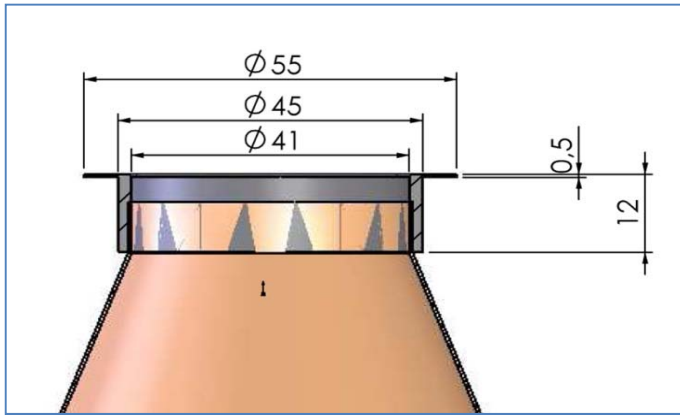

160620

160621

160630

160640