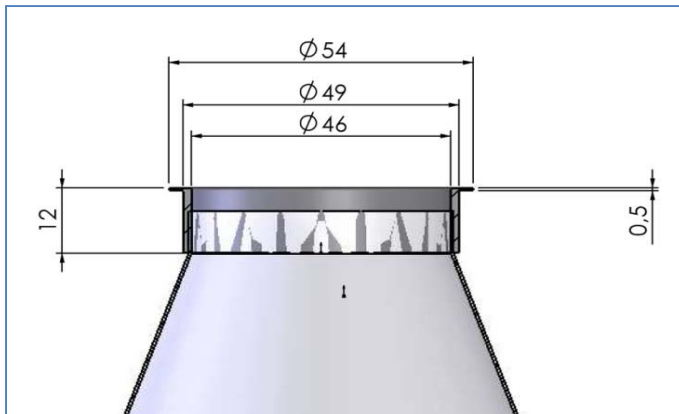

MODEL	Year	Part#
Honda CRF250	10-15	160600
Honda CRF450	09-15	160600
Kawasaki KXF 250	11-15	160610
Kawasaki KXF 450	09-15	160610
Yamaha YZF/WRF 250	06-13	160620
Yamaha YZF/WRF 450	06-13	160620
Yamaha YZF 250 / 450 OEM & IMS Oversized Tank	14-15	160621
Suzuki RMZ 250/450	12-15	160630
KTM 250/350/450 SXF	11-12	160640
KTM EXC/EXC-F/XC-F 250/350/450/500	11-15	160640
KTM 350 Free Ride	2013	160640
KTM 250/350 SXF (threaded cap)	13-15	160641
KTM 450 SXF (threaded cap)	13-15	160642
IMS/PowerCell/Clark/Acerbis Large Fuel Tanks	all	160650
Acerbis Large Fuel Tanks /w Quick Fill Caps	all	160660

160600