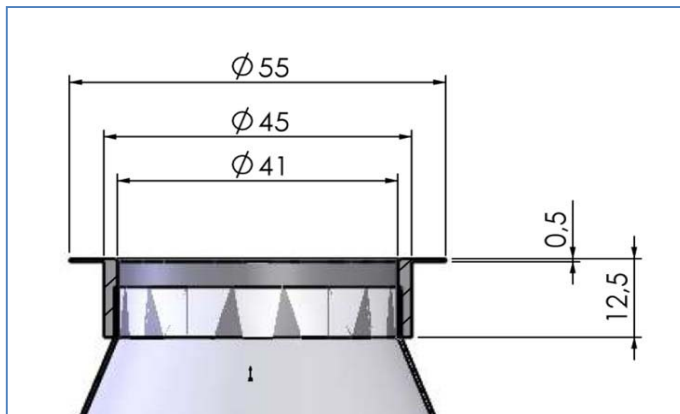

MODEL	Year	Part#
Honda CRF250	10-15	160600
Honda CRF450	09-15	160600
Kawasaki KXF 250	11-15	160610
Kawasaki KXF 450	09-15	160610
Yamaha YZF/WRF 250	06-13	160620
Yamaha YZF/WRF 450	06-13	160620
Yamaha YZF 250 / 450 OEM & IMS Oversized Tank	14-15	160621
Suzuki RMZ 250/450	12-15	160630
KTM 250/350/450 SXF	11-12	160640
KTM EXC/EXC-F/XC-F 250/350/450/500	11-15	160640
KTM 350 Free Ride	2013	160640
KTM 250/350 SXF (threaded cap)	13-15	160641
KTM 450 SXF (threaded cap)	13-15	160642
IMS/PowerCell/Clark/Acerbis Large Fuel Tanks	all	160650
Acerbis Large Fuel Tanks /w Quick Fill Caps	all	160660

160600

160610