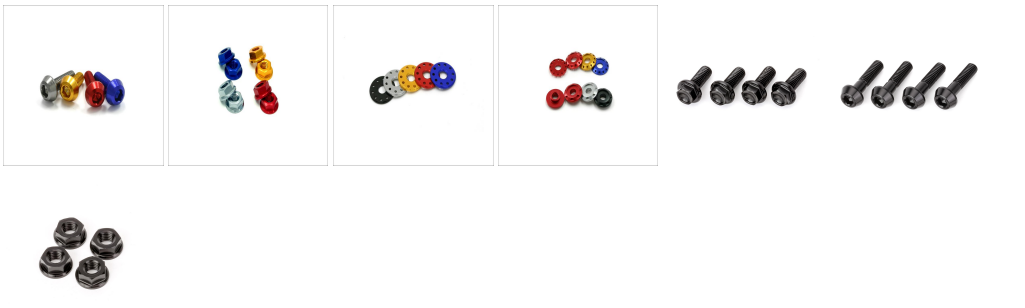

NEWS	PRODUCTS	DISTRIBUTOR	DOWNLOADS	CONTACT	RACING
-------------	-----------------	--------------------	------------------	----------------	---------------

Transport

Tool

Wheel/Drive

Exhaust

Body

- Touring Carrier
- Aluminum Front Carrier
CC50/110
- Saddle Bag Support
- Saddle Bag Support CT125
- Saddle Bag Support
CC50/CC110
- Stuck Belt
- Wide Footpeg
- Ultra Wide Footpeg
- Motard Footpeg
- Foot Peg Pin Set
- Stainless Brake Pin Set
- Radiator Hose
- Radiator Cap
- Aluminum Bolt/Nut/Spacer**
- M6 Bolt/Nut
- 161 Offroad Mirror
- Mirror Hole Plug
- Gasket Washer
- Kill Switch
- Brake Saver
- Safety Wire Plate
- Cargo Anchor Knob
- Skid Plate Foam
- Carbon Look Decal
- Protection Clear Decal
- F-Fork / R-Shock Spring
85/150cc adult specification
- F-Fork / R-Shock Spring for
Dual Purpose

Aluminum Bolt

- SPECIFICATIONS:
- Made of 7000 grade aluminum.
 - Light weight.
 - Can be selected from flange-head or taper-head for each bolt size.
 - Suitable for mounting plastics and more.
 - Colors available: Black, Titanium, Gold, Red and Blue.
 - Available in M6 size.- Sold in set of 4 and 20.
 - Tightening torque M6 Bolts.....6N · m

Aluminum Nut

SPECIFICATIONS:

- Made of 7000 grade aluminum.
- Light weight.
- Suitable for mounting plastics and more.
- Colors available: Titanium, Gold, Red and Blue.
- Available in M6 size.- Sold in set of 4 and 20.

Aluminum Spacer

SPECIFICATIONS:

- Made of forged 6061 Aluminum, light weight.
- Available ϕ 18mm M6 and ϕ 20mm M6 washer sizes.
- Suitable for mounting plastics and more.
- Available in 4 different designs and 5 different anodized colors.
- ϕ 18mm M6 spacers are sold in sets of 4 and 20.
- ϕ 20mm M6 spacers are sold in sets of 10.