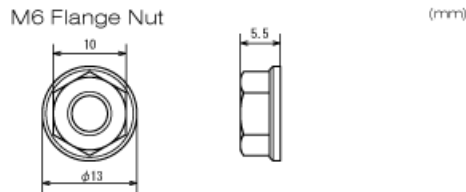

16mm	D58-52-416	D58-52-916
	20mm	D58-52-420	D58-52-920
	25mm	D58-52-425	D58-52-925
	30mm	D58-52-430	D58-52-930
	35mm	D58-52-435	D58-52-935
Black	12mm	D58-52-512	-
	16mm	D58-52-516	-
	20mm	D58-52-520	-
	25mm	D58-52-525	-

Aluminum Nut

SPECIFICATIONS:

- Made of 7000 grade aluminum.
- Light weight.
- Suitable for mounting plastics and more.
- Colors available: Titanium, Gold, Red and Blue.
- Available in M6 size.- Sold in set of 4 and 20.