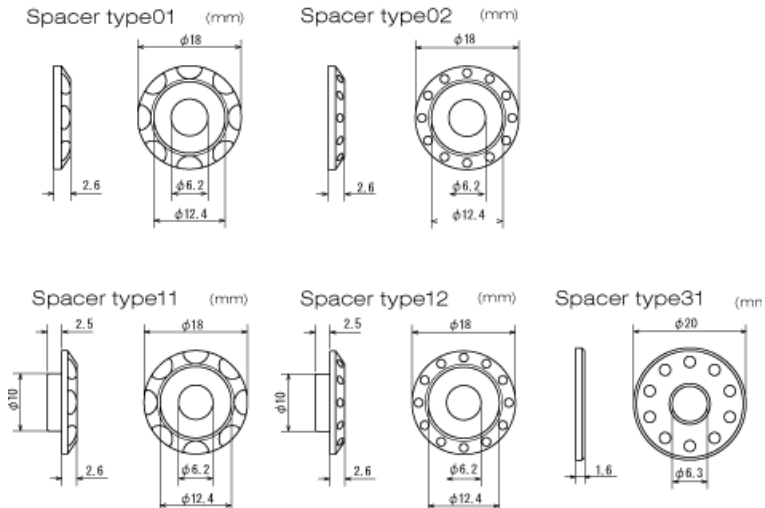

	16mm	D58-52-416	D58-52-916
	20mm	D58-52-420	D58-52-920
	25mm	D58-52-425	D58-52-925
	30mm	D58-52-430	D58-52-930
	35mm	D58-52-435	D58-52-935
Black	12mm	D58-52-512	-
	16mm	D58-52-516	-
	20mm	D58-52-520	-
	25mm	D58-52-525	-

Aluminum Nut

SPECIFICATIONS:

- Made of 7000 grade aluminum.
- Light weight.
- Suitable for mounting plastics and more.
- Colors available: Titanium, Gold, Red and Blue.
- Available in M6 size.- Sold in set of 4 and 20.

Color	(A)Size	4 pack	20 pack
		part number	part number
M6 Aluminum Flange Nut			
Blue		D58-53-101	D58-53-601
Red		D58-53-201	D58-53-701
Gold		D58-53-301	D58-53-801
Titanium color		D58-53-401	D58-53-901
Black		D58-53-501	-

Aluminum Spacer

SPECIFICATIONS:

- Made of forged 6061 Aluminum, light weight.
- Available ϕ 18mm M6 and ϕ 20mm M6 washer sizes.
- Suitable for mounting plastics and more.
- Available in 4 different designs and 5 different anodized colors.
- ϕ 18mm M6 spacers are sold in sets of 4 and 20.
- ϕ 20mm M6 spacers are sold in sets of 10.