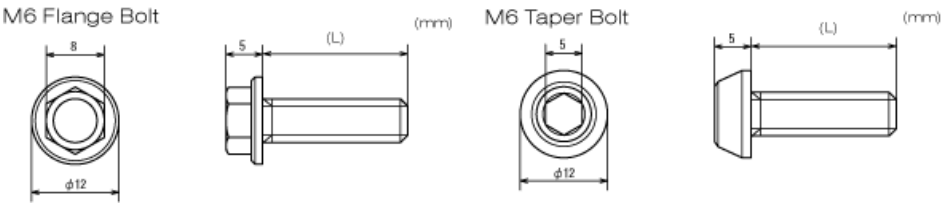

NEWS	PRODUCTS	DISTRIBUTOR	DOWNLOADS	CONTACT	RACING
-------------	-----------------	--------------------	------------------	----------------	---------------

Transport

Tool

Wheel/Drive

Exhaust

Body

- Touring Carrier
- Aluminum Front Carrier
CC50/110
- Saddle Bag Support
- Saddle Bag Support CT125
- Saddle Bag Support
CC50/CC110
- Stuck Belt
- Wide Footpeg
- Ultra Wide Footpeg
- Motard Footpeg
- Foot Peg Pin Set
- Stainless Brake Pin Set
- Radiator Hose
- Radiator Cap
- Aluminum Bolt/Nut/Spacer**
- M6 Bolt/Nut
- 161 Offroad Mirror
- Mirror Hole Plug
- Gasket Washer
- Kill Switch
- Brake Saver
- Safety Wire Plate
- Cargo Anchor Knob
- Skid Plate Foam
- Carbon Look Decal
- Protection Clear Decal
- F-Fork / R-Shock Spring
85/150cc adult specification
- F-Fork / R-Shock Spring for
Dual Purpose

Aluminum Bolt

- SPECIFICATIONS:
- Made of 7000 grade aluminum.
 - Light weight.
 - Can be selected from flange-head or taper-head for each bolt size.
 - Suitable for mounting plastics and more.
 - Colors available: Black, Titanium, Gold, Red and Blue.
 - Available in M6 size.- Sold in set of 4 and 20.
 - Tightening torque M6 Bolts.....6N · m

Aluminum Nut

SPECIFICATIONS:

- Made of 7000 grade aluminum.
- Light weight.
- Suitable for mounting plastics and more.
- Colors available: Titanium, Gold, Red and Blue.
- Available in M6 size.- Sold in set of 4 and 20.

Aluminum Spacer

SPECIFICATIONS:

- Made of forged 6061 Aluminum, light weight.
- Available ϕ 18mm M6 and ϕ 20mm M6 washer sizes.
- Suitable for mounting plastics and more.
- Available in 4 different designs and 5 different anodized colors.
- ϕ 18mm M6 spacers are sold in sets of 4 and 20.
- ϕ 20mm M6 spacers are sold in sets of 10.